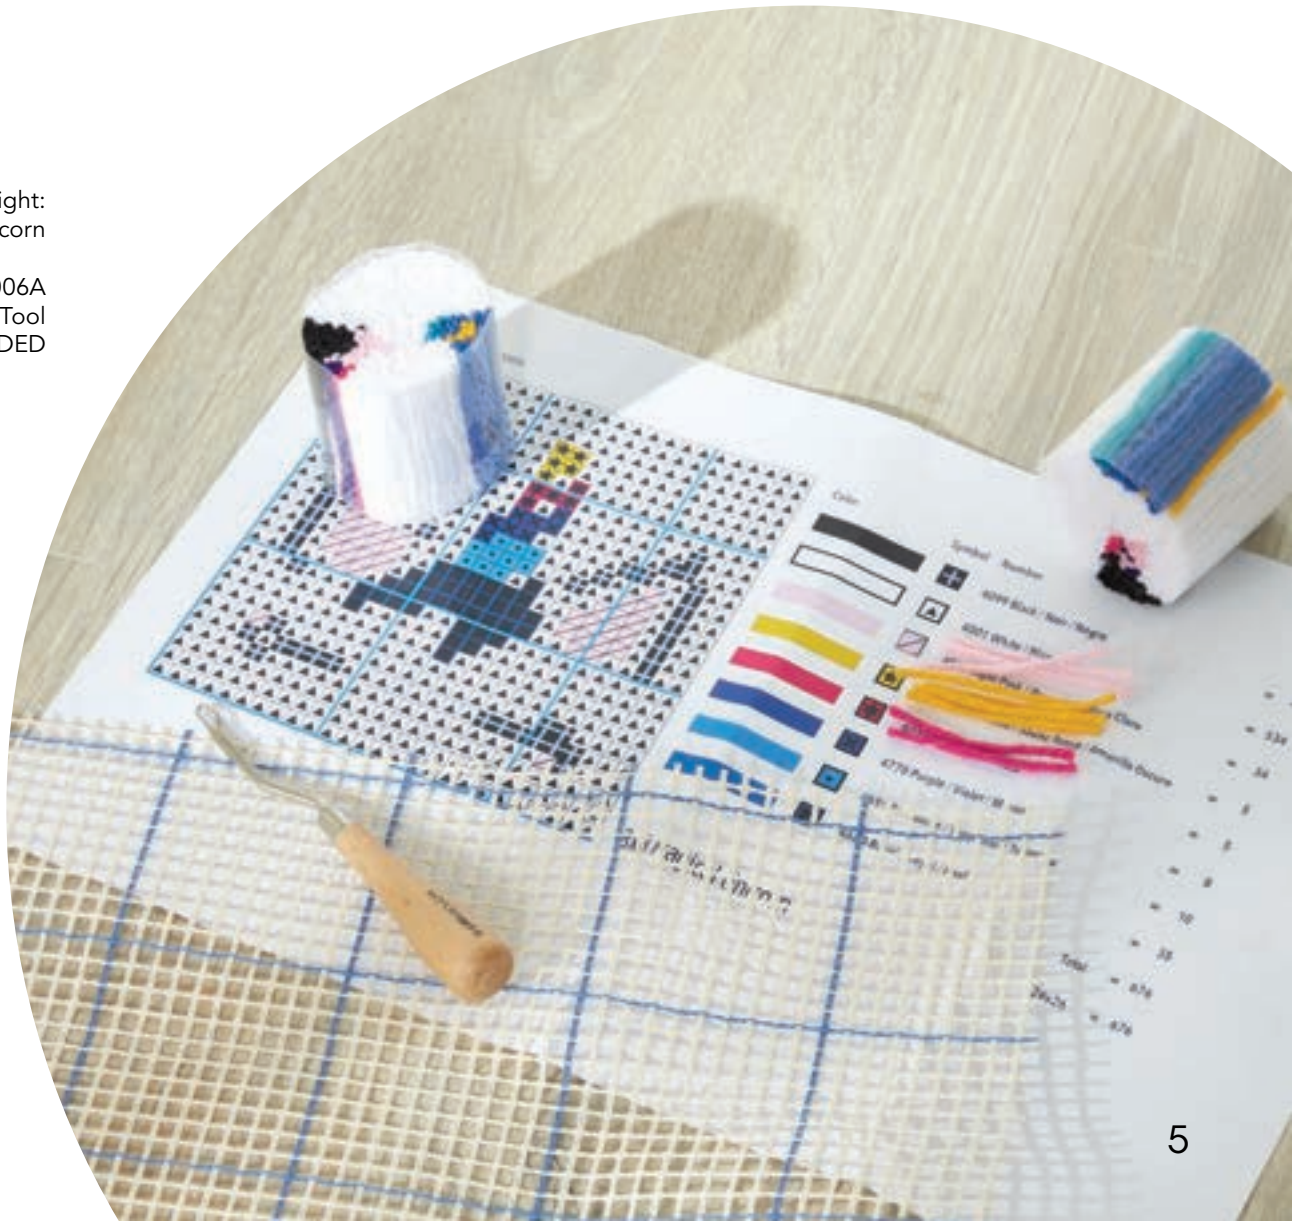

426938  
Butterfly  
057355519879

426941  
Twirl  
057355519909

426940  
Peace  
057355519893

Right:  
426945 Magical Unicorn

KN6006A  
Wooden Latch Tool  
NOT INCLUDED

12x12 designs appeal to beginners and those looking for a quick weekend project.